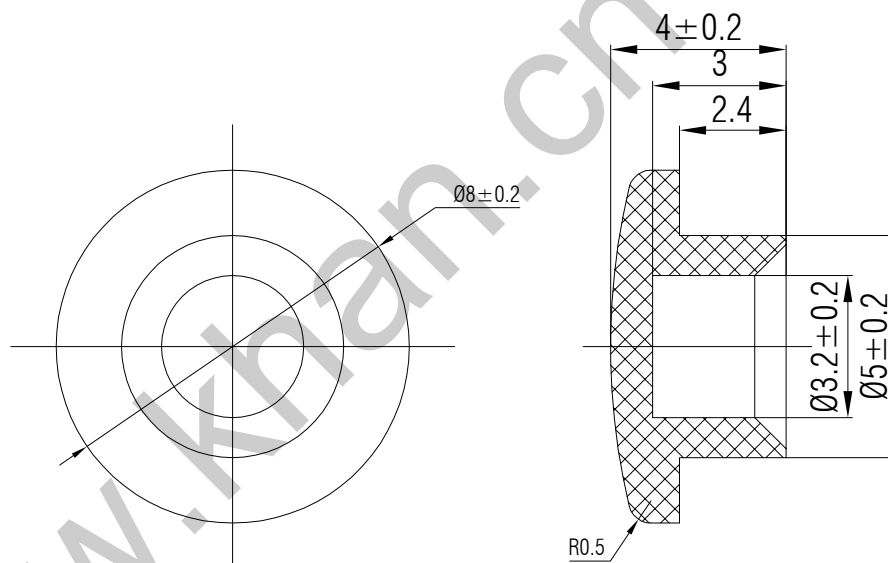

SWITCH CAP
P/N:SC110

Materials ABS

Color White Black Red Blue
(OEM AVAILABLE)

Packaging

Bulk Package
Inner Package: Plastic bag
Outer Package: Carton

WENZHOU KHAN ELECTRONIC

VERSION		PROJECTION	DESIGNED	Wei Lin
KH14FE22E			CHECKED	ZhongJu Peng
SCALE	SIZE	 Dimensions are shown:mm(inches)	APPROVED	Johan Xu
5:1	A4		2022.05.11	