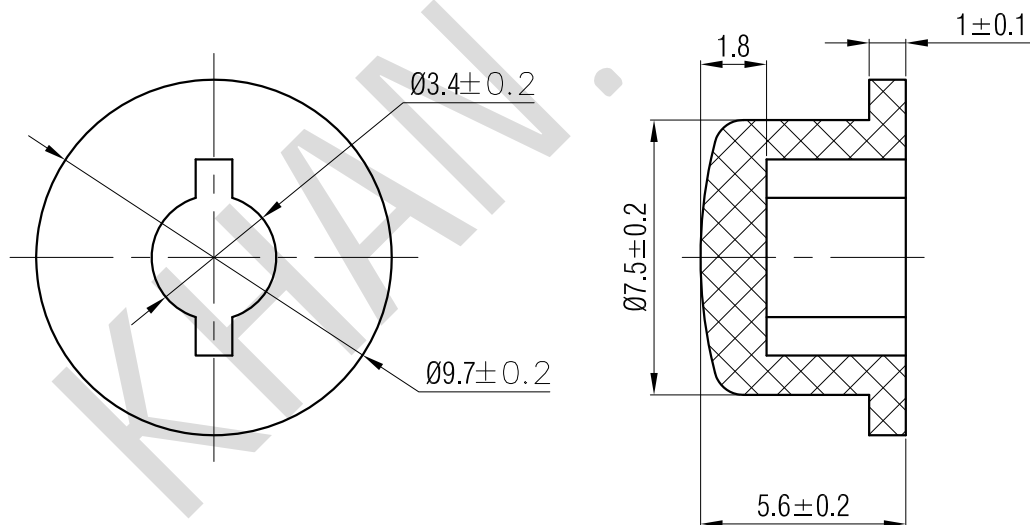

SWITCH CAP
P/N:SC109

Materials ABS

Color Chrome Plating
(Black , Ivory , Red)

Packaging

Bulk Package
Inner Package: Plastic bag
Outer Package: Carton

VERSION		PROJECTION	DESIGN	AO YU DA
KH14FE22E			DRAWN	AO YU DA
SCALE	SIZE	 Dimensions are shown:mm(inches)	APPROVAL	XU JUN HUI
5:1	A4		2018.12.06	