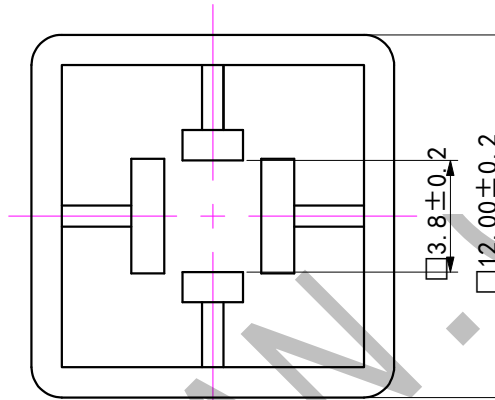

# SWITCH CAP

P/N:SC220

**Materials**    ABS

**Color**        Black, White, Red, Green, Blue.  
(OEM AVAILABLE)

## Packaging

Bulk Package  
Inner Package: Plastic bag  
Outer Package: Carton

VERSION		PROJECTION	DESIGN
KH14FE22E			DRAWN
SCALE	SIZE	 Dimensions are shown:mm(inches)	APPROVAL
4:1	A4		2014.02.20