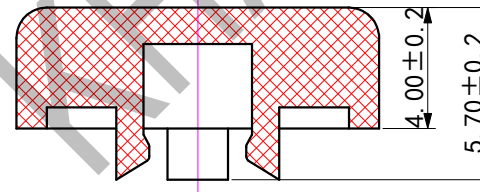

# SWITCH CAP

P/N:SC220

**Materials**    ABS

**Color**        Black, White, Red, Green, Blue.  
(OEM AVAILABLE)

## Packaging

Bulk Package  
Inner Package: Plastic bag  
Outer Package: Carton

VERSION		PROJECTION	DESIGN
KH14FE22E			DRAWN
SCALE	SIZE	 Dimensions are shown:mm(inches)	APPROVAL
4:1	A4		2014.02.20