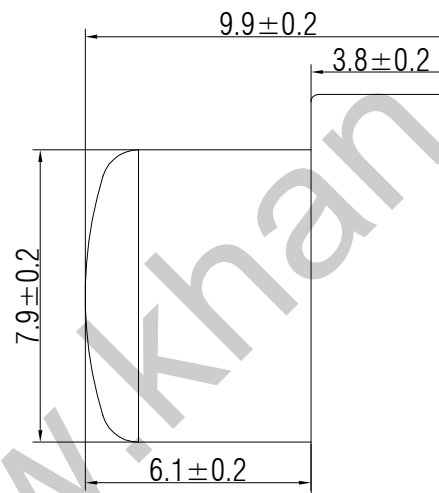

SWITCH CAP
P/N:SC122

Materials ABS

Color Chrome plated
(OEM AVAILABLE)

Packaging

Bulk Package

Inner Package: Plastic bag

Outer Package: Carton

WENZHOU KHAN ELECTRONIC

VERSION		PROJECTION	DESIGNED	Wei Lin
KH14FE22E			CHECKED	ZhongJu Peng
SCALE	SIZE	 Dimensions are shown:mm(inches)	APPROVED	Johan Xu
5:1	A4		2022.05.11	