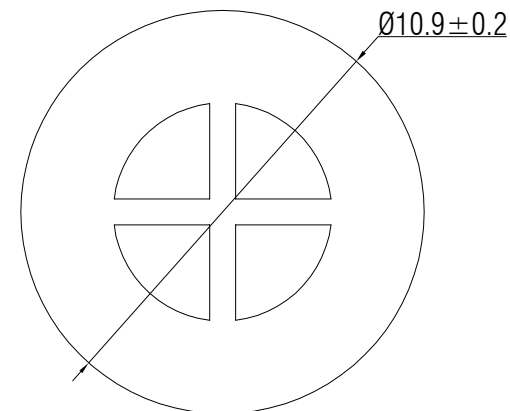

SWITCH CAP
P/N:SC122

Materials ABS

Color Chrome plated
(OEM AVAILABLE)

Packaging

Bulk Package

Inner Package: Plastic bag

Outer Package: Carton

WENZHOU KHAN ELECTRONIC

VERSION		PROJECTION	DESIGNED	Wei Lin
KH14FE22E			CHECKED	ZhongJu Peng
SCALE	SIZE	 Dimensions are shown:mm(inches)	APPROVED	Johan Xu
5:1	A4		2022.05.11	