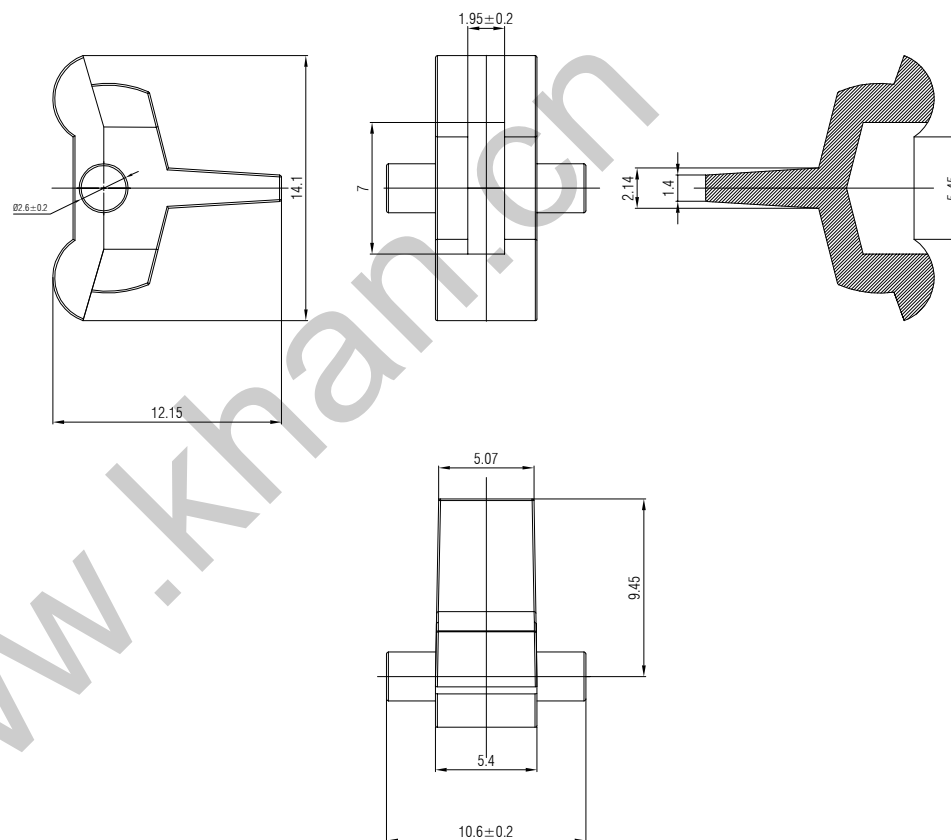

SWITCH CAP  
P/N:SC010

Materials ABS

Color Gray Red

Packaging

Bulk Package

Inner Package: Plastic bag

Outer Package: Carton

WENZHOU KHAN ELECTRONIC

VERSION		PROJECTION	DESIGNED	Wei Lin
KH14FE22E			CHECKED	ZhongJu Peng
SCALE	SIZE	 Dimensions are shown:mm(inches)	APPROVED	Johan Xu
5:1	A4		2022.05.11	