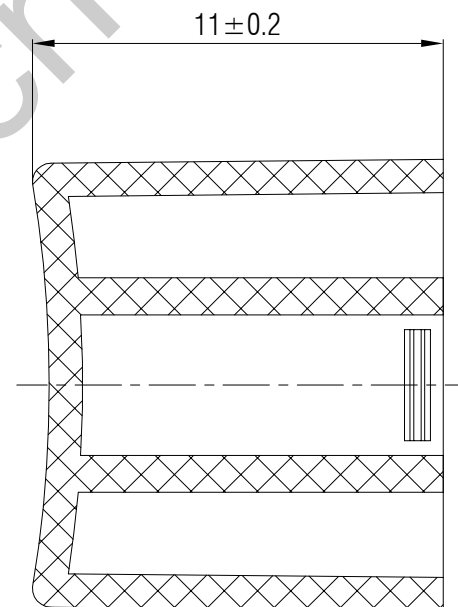

SWITCH CAP
P/N:SC221

Materials ABS

Color White,Grey
(OEM AVAILABLE)

Packaging

Bulk Package
Inner Package: Plastic bag
Outer Package: Carton

WENZHOU KHAN ELECTRONIC

VERSION		PROJECTION	DESIGNED	Wei Lin
KH14FE22E			CHECKED	ZhongJu Peng
SCALE	SIZE	 Dimensions are shown:mm(inches)	APPROVED	Johan Xu
5:1	A4		2022.05.11	