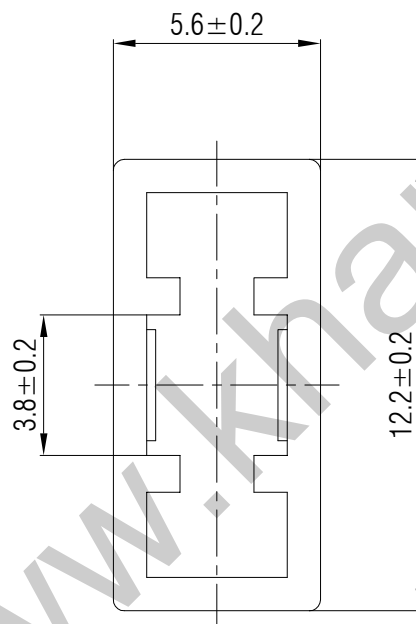

SWITCH CAP
P/N:SC221

Materials ABS

Color White,Grey
(OEM AVAILABLE)

Packaging

Bulk Package
Inner Package: Plastic bag
Outer Package: Carton

WENZHOU KHAN ELECTRONIC

VERSION		PROJECTION	DESIGNED	Wei Lin
KH14FE22E			CHECKED	ZhongJu Peng
SCALE	SIZE	 Dimensions are shown:mm(inches)	APPROVED	Johan Xu
5:1	A4		2022.05.11	