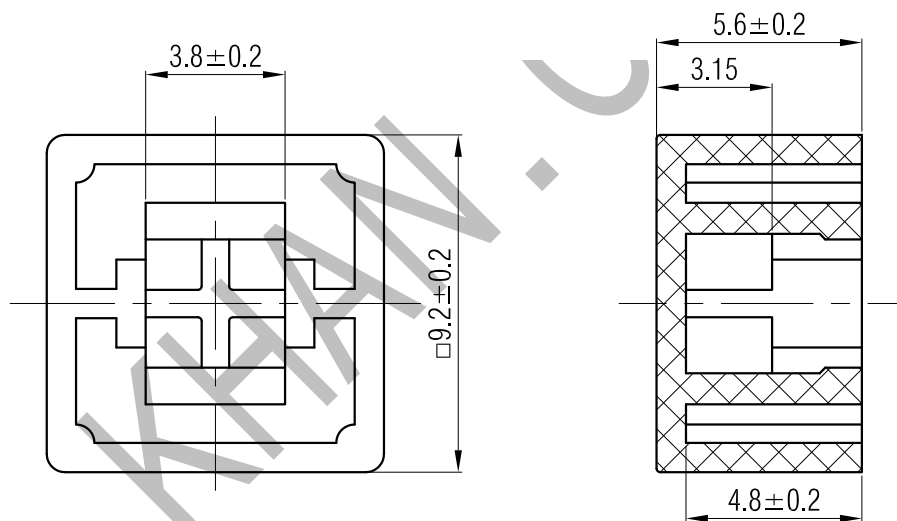

SWITCH CAP
P/N:SC218

Materials ABS

Color Red, Grey, Green, Black
(OEM AVAILABLE)

Packaging

Bulk Package

Inner Package: Plastic bag

Outer Package: Carton

VERSION		PROJECTION	DESIGN	AO YU DA
KH14FE22E			DRAWN	AO YU DA
SCALE	SIZE	 Dimensions are shown:mm(inches)		APPROVAL
5:1	A4		2018.04.27	