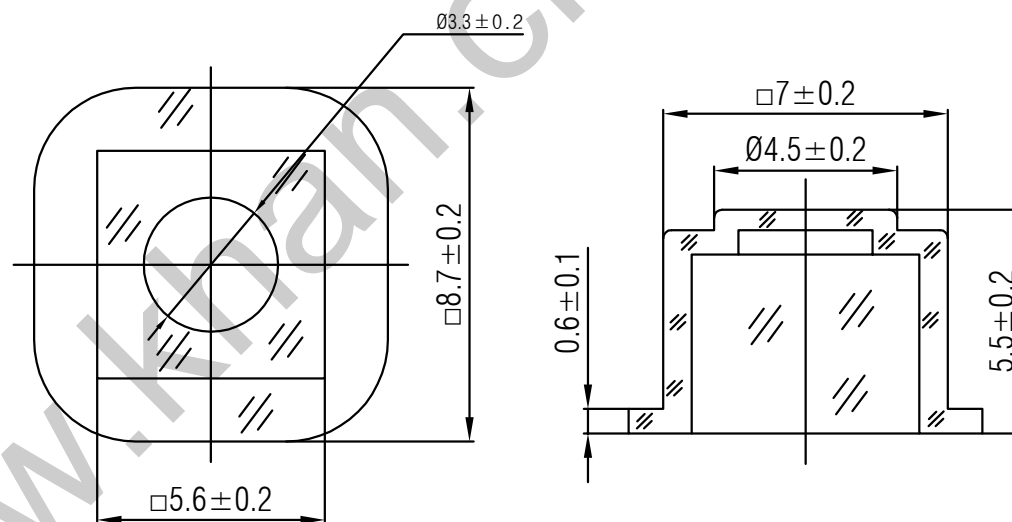

SWITCH CAP
P/N:SC701

Materials PVC

Color Transparent
(OEM AVAILABLE)

Packaging

Bulk Package
Inner Package: Plastic bag
Outer Package: Carton

WENZHOU KHAN ELECTRONIC

VERSION		PROJECTION	DESIGNED	Wei Lin
KH14FE22E			CHECKED	ZhongJu Peng
SCALE	SIZE	 Dimensions are shown:mm(inches)	APPROVED	Johan Xu
5:1	A4		2022.05.11	