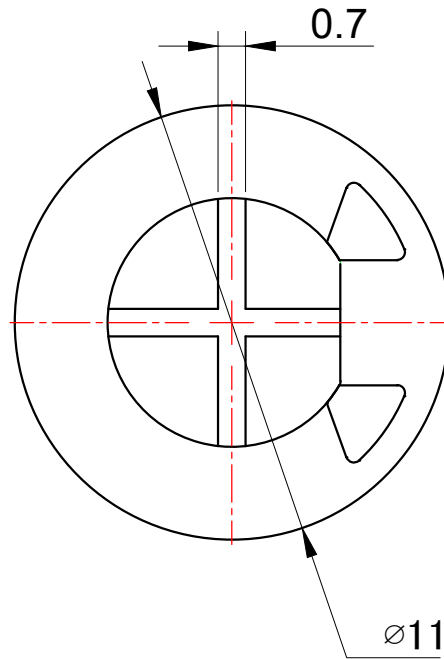

SWITCH CAP
P/N:SC123

Materials ABS

Color White, red, yellow,
Chrome Cladding

Packaging

Bulk Package
Inner Package: Plastic bag
Outer Package: Carton

KHON® WENZHOU KHAN ELECTRONIC

VERSION		PROJECTION 	DESIGN	Shuqing Zhu
KH14FE22E			DRAWN	Jiacheng Yu
SCALE	SIZE	Dimensions are shown:mm(inches) 2023.09.10	APPROVAL	Johan Xu
1:1	A4			