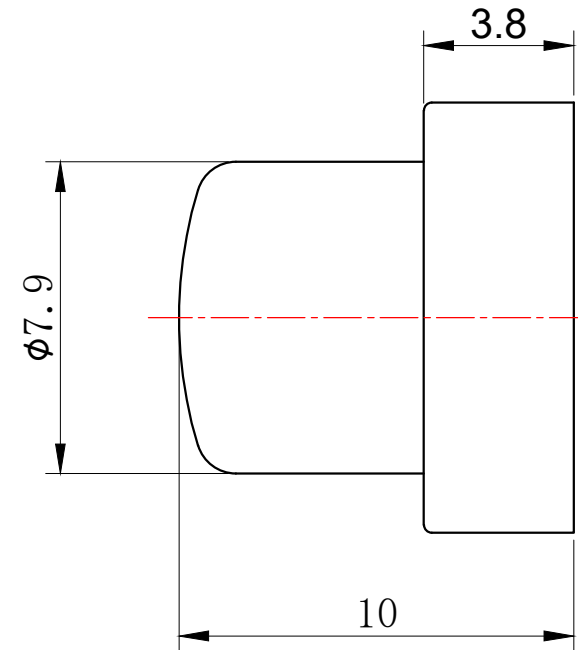

SWITCH CAP
P/N:SC123

Materials ABS

Color White, red, yellow,
Chrome Cladding

Packaging

Bulk Package
Inner Package: Plastic bag
Outer Package: Carton

KHON® WENZHOU KHAN ELECTRONIC

VERSION		PROJECTION 	DESIGN	Shuqing Zhu
KH14FE22E			DRAWN	Jiacheng Yu
SCALE	SIZE	Dimensions are shown:mm(inches) 2023.09.10	APPROVAL	Johan Xu
1:1	A4			