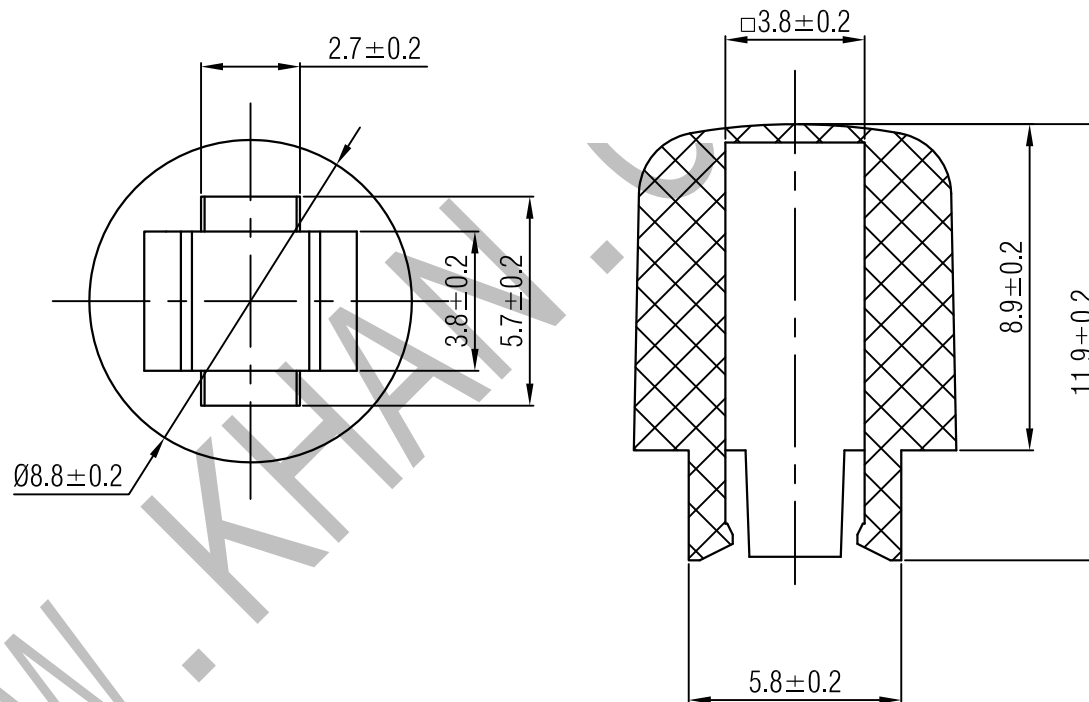

SWITCH CAP
P/N:SC226

Materials ABS

Color Black
(OEM AVAILABLE)

Packaging

Bulk Package

Inner Package: Plastic bag

Outer Package: Carton

VERSION		PROJECTION	DESIGN	AO YU DA
KH14FE22E			DRAWN	AO YU DA
SCALE	SIZE	 Dimensions are shown:mm(inches)		APPROVAL
5:1	A4		2018.04.27	